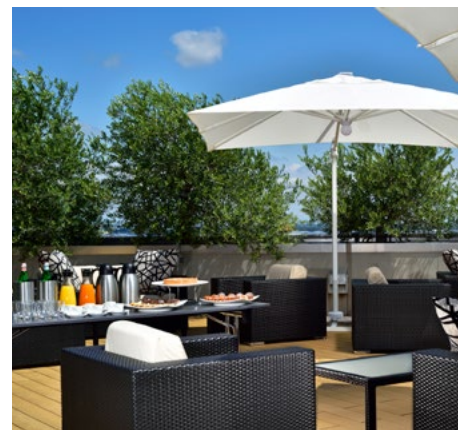

- Ristorante interno aperto tutti i giorni sia a pranzo che a cena
- Garage con accesso diretto interno al residence
- Palestra
- Canali Mediaset Premium in camera hotel e canali Mediaset Premium e SKY in camera residence

Atahotel The One is a new modern built located in San Donato, a commercial and residential area easily connected to the city of Milan thanks to the metro and railway line.

THE ROOMS

Atahotel The One offers 50 rooms and 67 different apartments: from studios to three-bedroom apartments, carefully furnished and equipped with modern comforts to make you feel at home.

RESTAURANTS

Mix Lounge restaurant, placed in the ground floor, with its warm and welcoming atmosphere, will delight you with the fine dishes of local and international cuisines. Absolutely ideal for those who are looking for a fast business lunches, as well as those who look for real feast. Each event and occasion is properly rewarded by an excellent choice of ingredients and dishes.

HIGHLIGHTS

- Just a five-minute walk from the San Donato Milanese railway station
- Spacious new bright comfortable rooms each provided with terrace, bio climatic balcony and a well equipped kitchen area
- Free Wi-Fi

USEFUL INFO

- On site restaurant open every day for lunch and dinner
- Garage with direct internal access to the residence
- Fitness room
- Mediaset Premium channels in hotel rooms and Mediaset Premium and SKY channel in residence rooms

Linate (LIN) - 9 km

Milano - 7 km

San Donato Milanese - 500 mt

Uscita metro MM3 - 2 km
Speedway exit MM3 - 2 km

MiCo/Fiera Milano City - 15 km